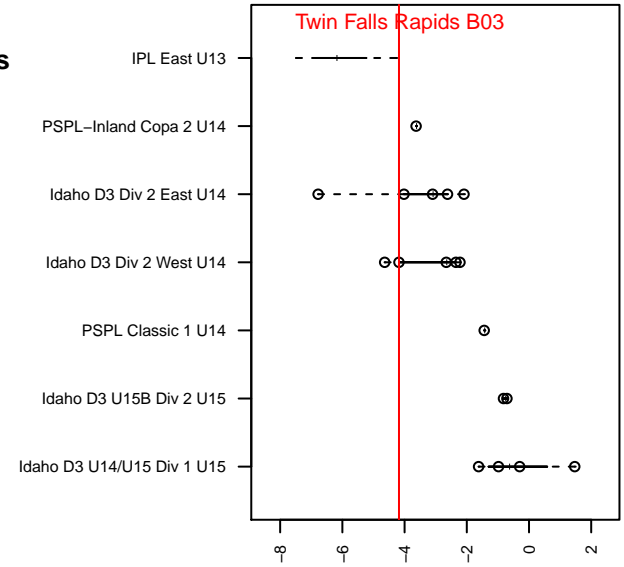

Twin Falls Rapids B03

Twin Falls SA
 Twin Falls, ID
 B03 total strength=873
 attack=3.13 defense=0.53
 fall league = Idaho D3 Div 2 West U14

alt names used:
 TF RAPIDS U14B (03/04) (ID)
 TF RAPIDS U14B (03/04)

Venues played:
 2016 Idaho D3 Division 2 West U14
 2016 GEM State Challenge U14 U14

**attack and defense variance (black dot)
relative to other teams
and top 10 in region**

**attack and defense rating
relative to others at age
and all opponents in last 13 months**